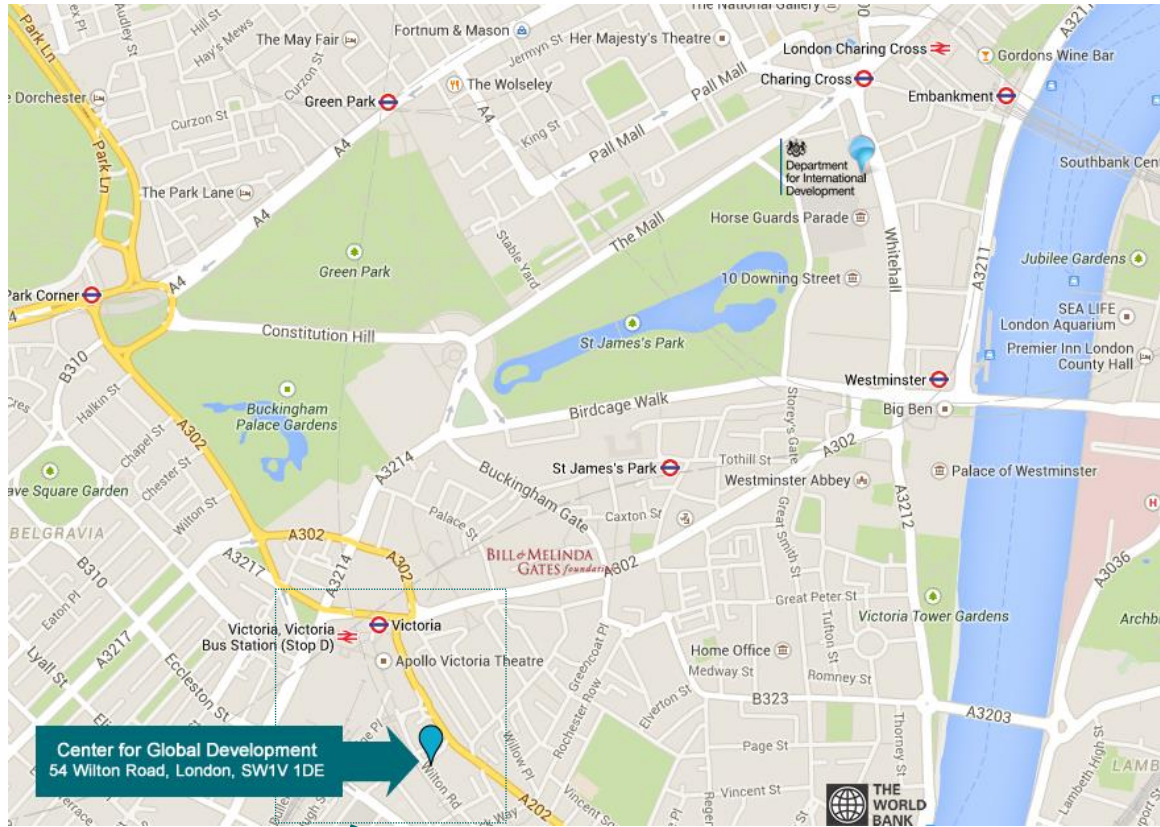

### By Tube or Train

We are 200 metres from Victoria Station  
Leave Victoria station by the exit signposted “Wilton Road”, and turn right (the Apollo Theatre will be in front of you). Cross at the junction and Le Pain Quotidien will be on your right. Cross Gillingham St and CGD is on the left side of Wilton Road; the door is to the left of Patisserie Valerie.

### By bus

The 24 bus is closest (get off at the “Warwick Way” stop).

Other buses stopping at Victoria Station or on Vauxhall Bridge Road: 2, 11, 16, 36, 38, 44, 52, 73, 82, 148, 170, 185, 211, 436, 507, C1, C2, C10

### By bike

There are bike racks on Wilton Road near the office; and Boris bikes as shown on the map.