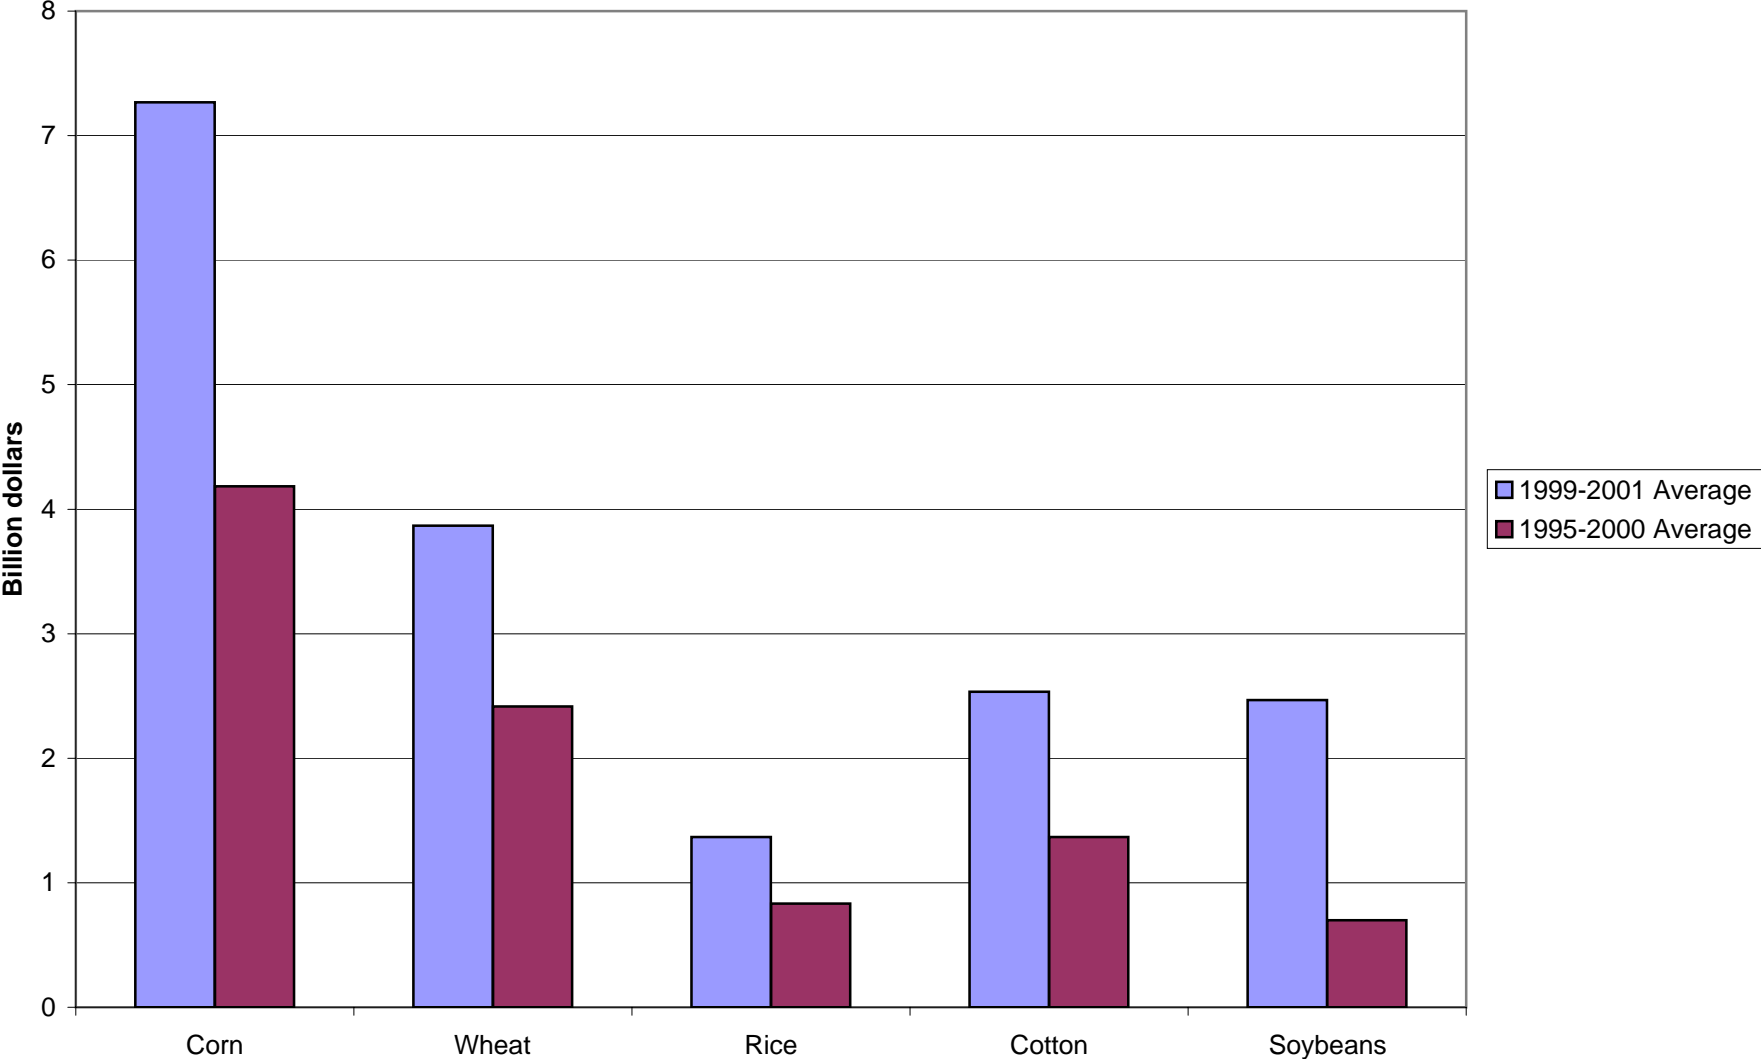

USDA Payments for Selected Commodities

Source: Table 35--CCC Net Outlays by Commodity and Function, available at <http://www.fsa.usda.gov/dam/bud/CCC%20Estimates%20Book/2006PresBud/Pres%20Bud%20Table%2035.pdf>